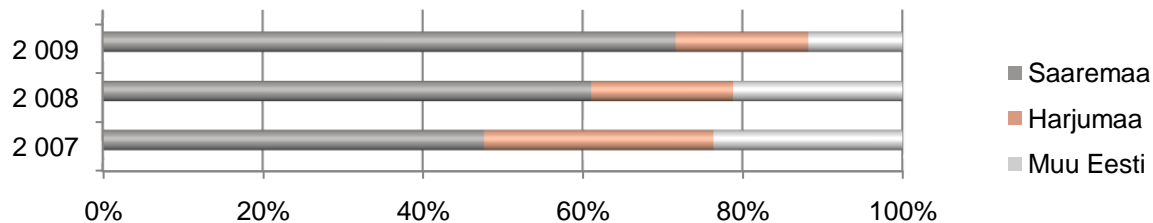

Concentration to Saaremaa 86% in turnover

Number of employees