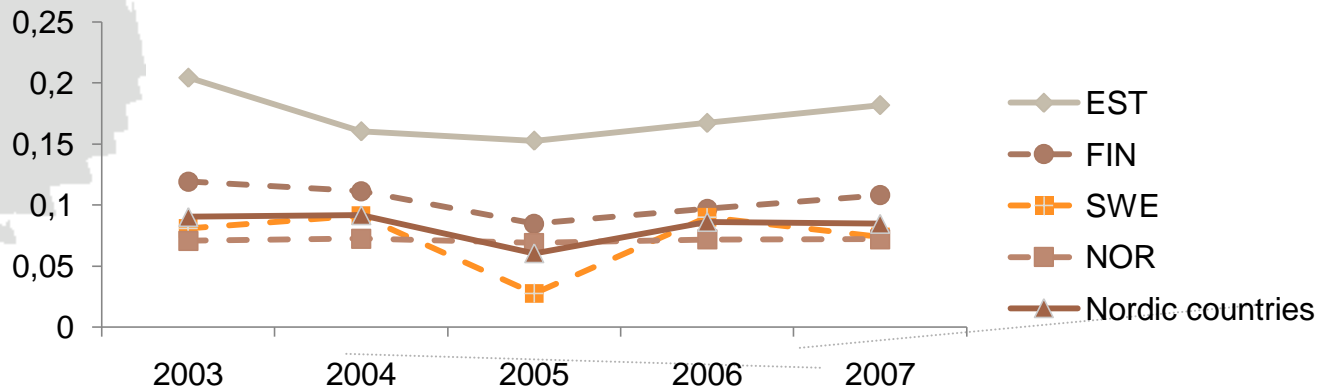

Profitability of building boats