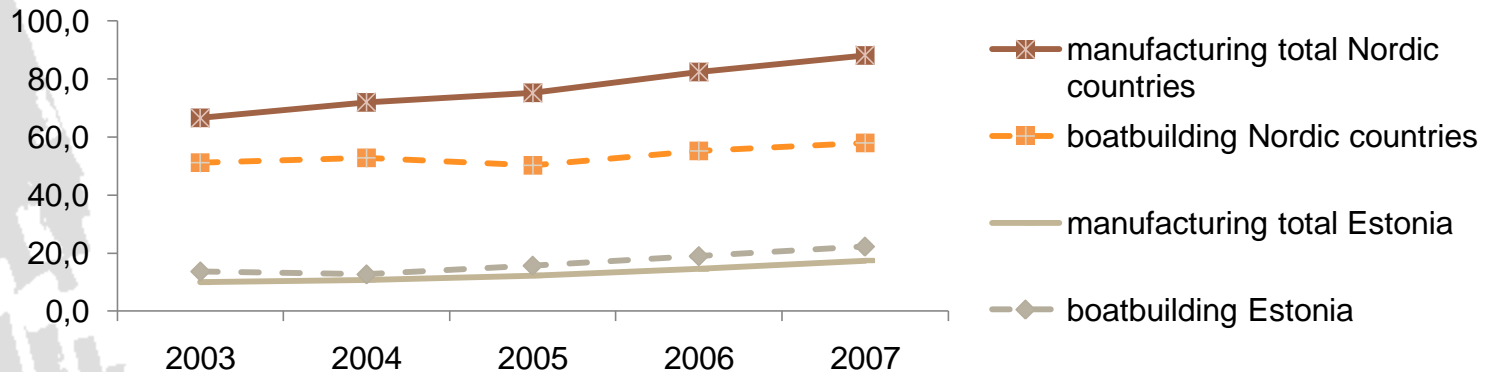

Encouraging comparison with Nordics

Gross value added per employee