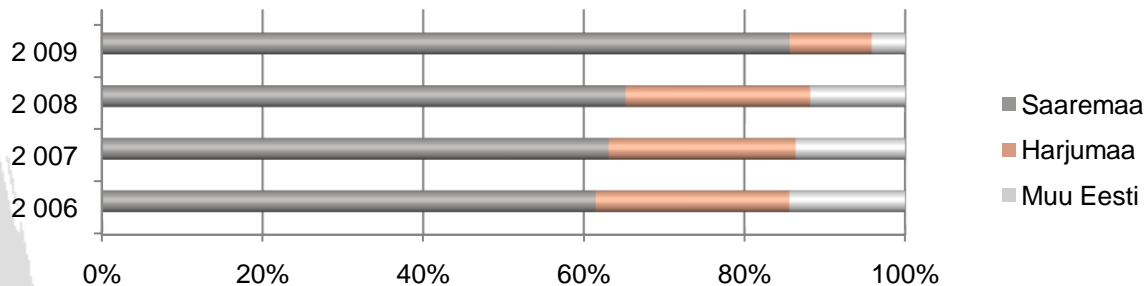

Turnover from sales